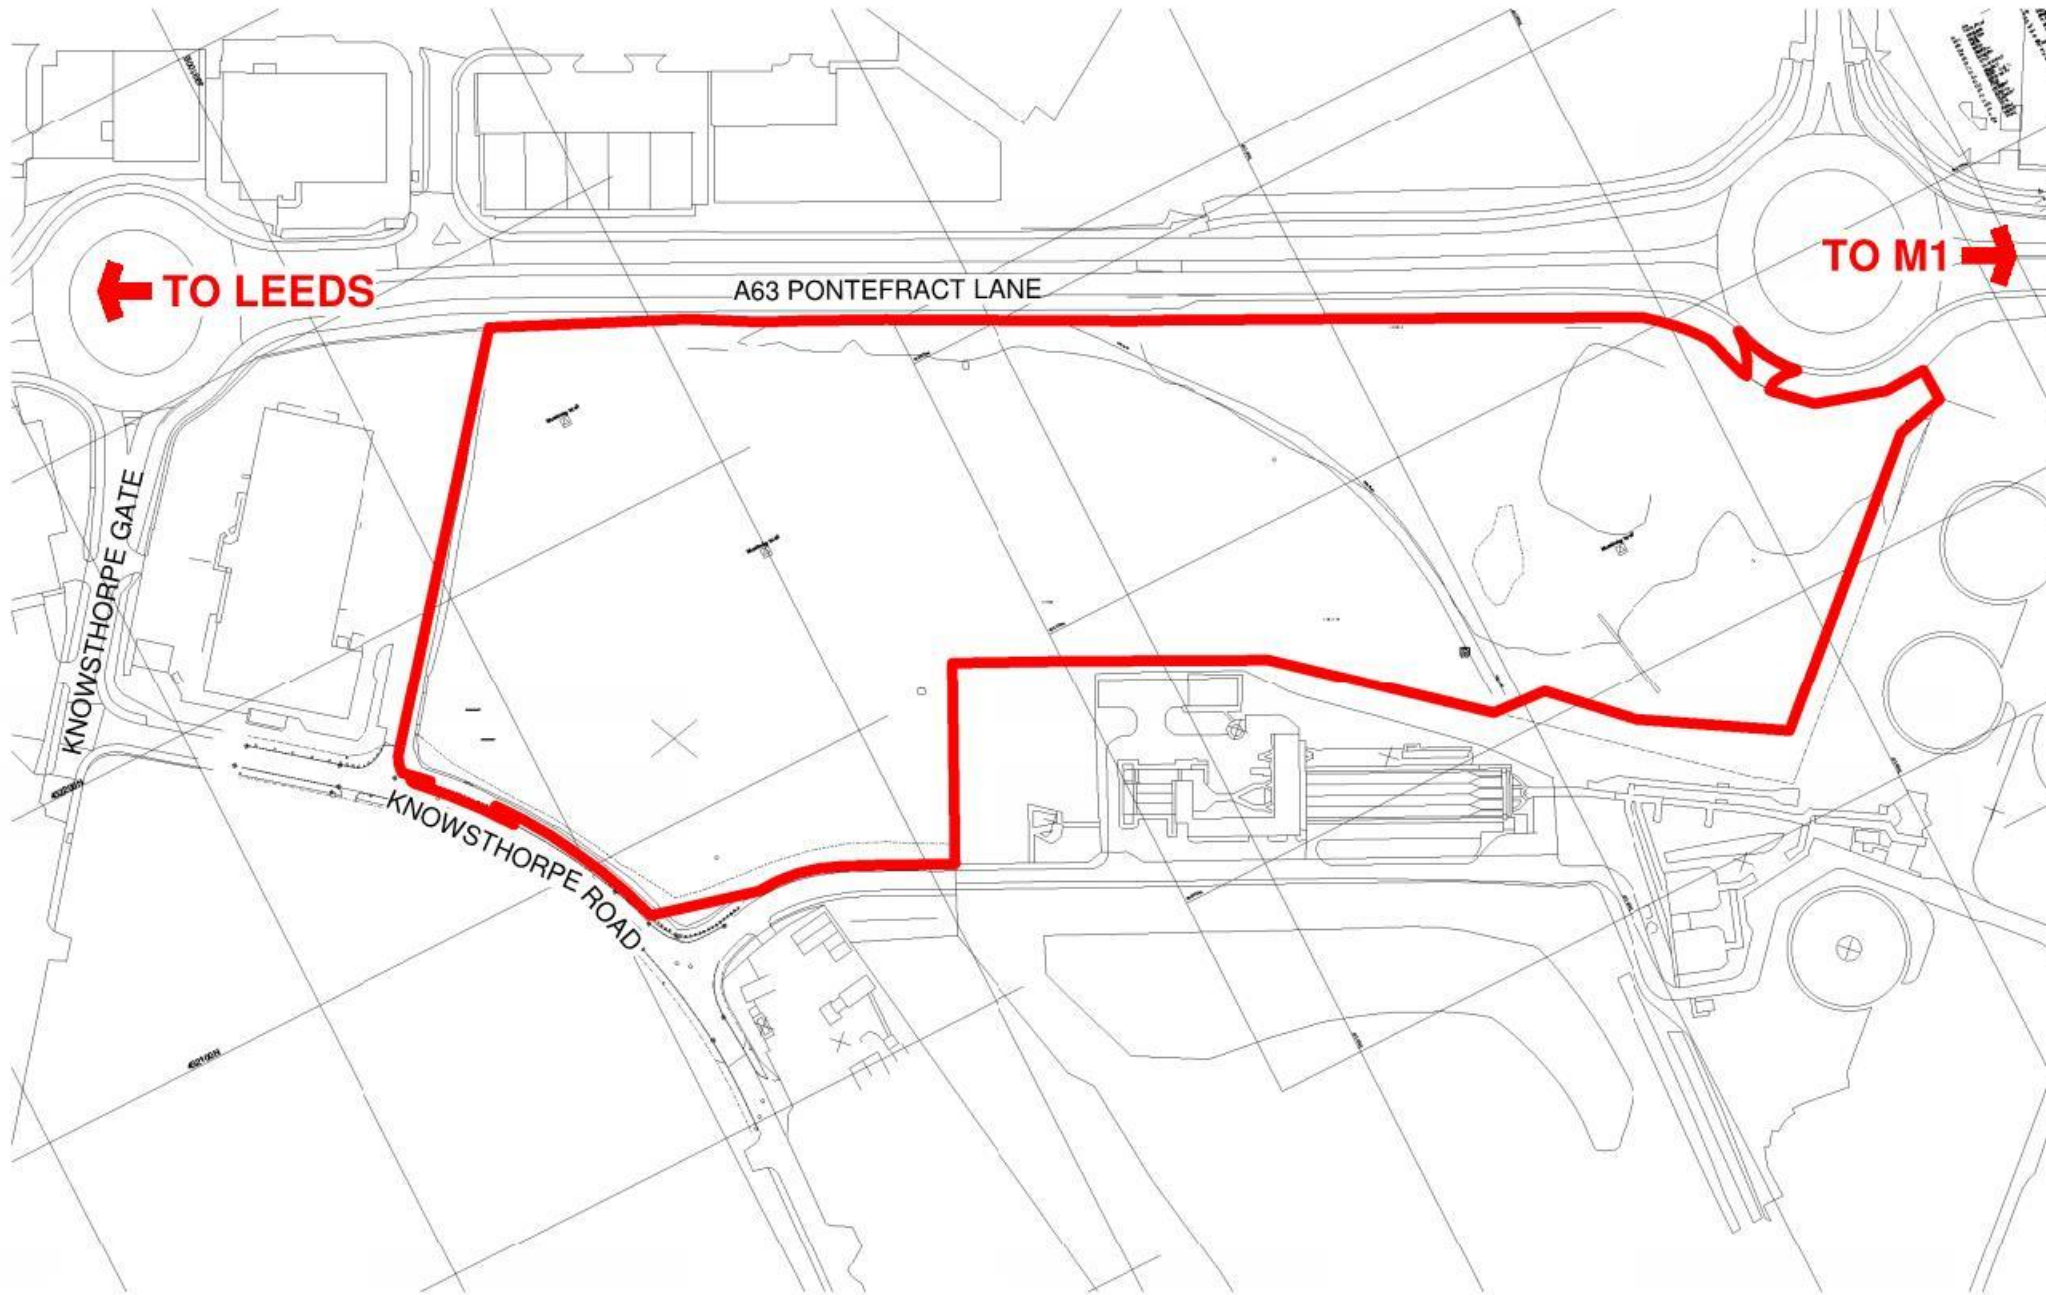

0m 50m 100m 150m 200m

VISUAL SCALE 1:2500 @ A1

Status **PLANNING**

This drawing is © C4 Consulting and is not to be copied, reproduced or re-distributed either in whole or in part without the prior written permission of the originator.

The originator shall have no responsibility for any liability, loss, cost, damage or expense arising from or relating to any use of this document other than for its intended purpose on this project.

This drawing shall be read in conjunction with all other relevant drawings, specifications and associated documentation. Any discrepancies, errors or omissions are to be reported to the originator before proceeding with work.

All dimensions are to be checked on site by the contractor prior to proceeding with any work. This drawing shall not be scaled to ascertain any dimensions, work to figured dimensions only.

DISCLAIMER
When this drawing is issued in CAD, it is an uncontrolled version issued for information only, to enable the recipient to prepare their own documents/ drawings for which they are solely responsible.

SOFTWARE INTEROPERABILITY
C4 Consulting prepared this drawing using Autodesk REVIT Architecture.

C4 Consulting does not accept liability for any loss or degradation of any information held in the drawing resulting from the translation from the original file format to any other file format or from the recipient's reading of it in any other programme.

Hazard Identification		
ref	hazard	date

A First Issue of Drawing RJ 18.09.18

rev	revision details	by	date

C4 Consulting
The Chapel, Old Cherry Lane,
Lymm, Warrington
WA13 0TA
t: 01925 751 852
e: info@c4consulting.co.uk
www.c4consulting.co.uk

Project Management • Architecture • Building Surveying • Cost Consultancy

Client
Total Developments (NW) Ltd

Project
Knothrop Industrial Estate
Pontefract Lane, Leeds

Drawing Title
Site Location Plan

Drawn by RJ Date 18.09.18

Checked by DC Date 18.09.18

Job no. **18024** Scale 1:2500 @ A3

Drg no.	Revision
18024-C4C-BB-ZZ-DR-A-0101	A